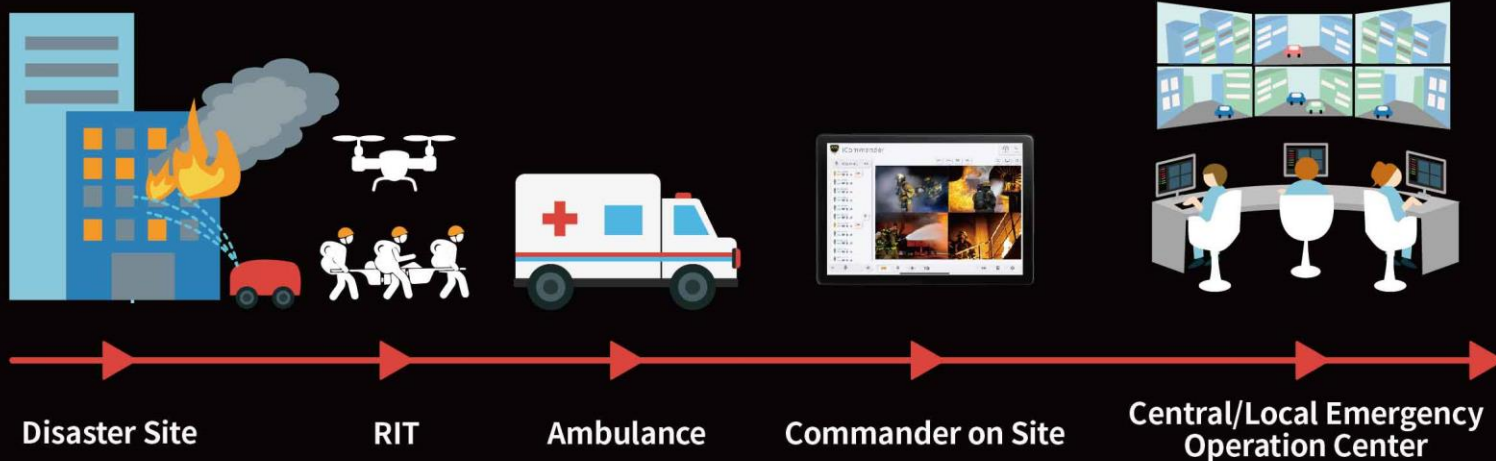

Firefighting Total Solution

Mobile Emergency Response System

RT Stream
International Co., Ltd.

iCommander Platform

F01
4G/5G/WiFi
Body Worn Camera

Real-time Streaming · Commanding · Emergency Rescue and search

100%

• **Intelligent** • **Technology** • **Rescue**

Made and Design in Taiwan, Quality and information assurance

iCommander Platform

GPS/WiFi/LBS
positioning

Mission management
Firefighter check in/out

- Lifesaving
- SOS alarm
- Task countdown
- Battery low warning

4G / 5G / WiFi Body Worn Camera

- Real-time full color night vision HD video in the dark
- Many-to-many talks
- GPS/WiFi/LBS positioning
- Lifesaving and SOS alarm
- Mission management

**RT Stream
International Co., Ltd.**