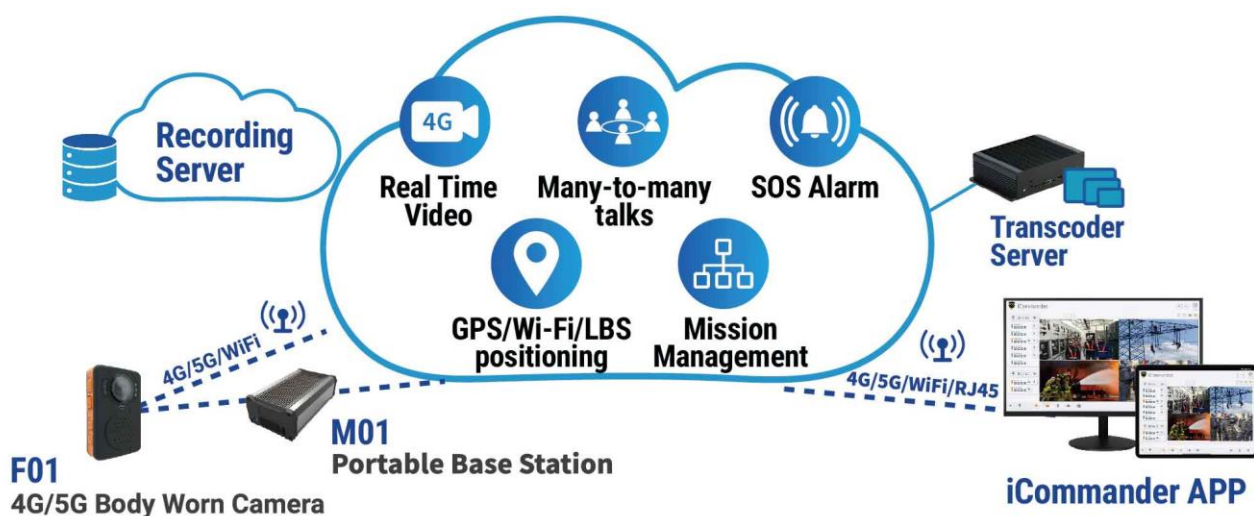

Firefighting Total Solution

Mobile Emergency Response System

RT Stream
International Co., Ltd.

iCommander Platform

F01
4G/5G/WiFi
Body Worn Camera

Real-time Streaming · Commanding · Emergency Rescue and search

100%

• **Intelligent** • **Technology** • **Rescue**

Made and Design in Taiwan, Quality and information assurance

iCommander Platform

GPS/WiFi/LBS
positioning

Mission management
Firefighter check in/out

- Lifesaving
- SOS alarm
- Task countdown
- Battery low warning

4G / 5G / WiFi Body Worn Camera

- Real-time full color night vision HD video in the dark
- Many-to-many talks
- GPS/WiFi/LBS positioning
- Lifesaving and SOS alarm
- Mission management

**RT Stream
International Co., Ltd.**