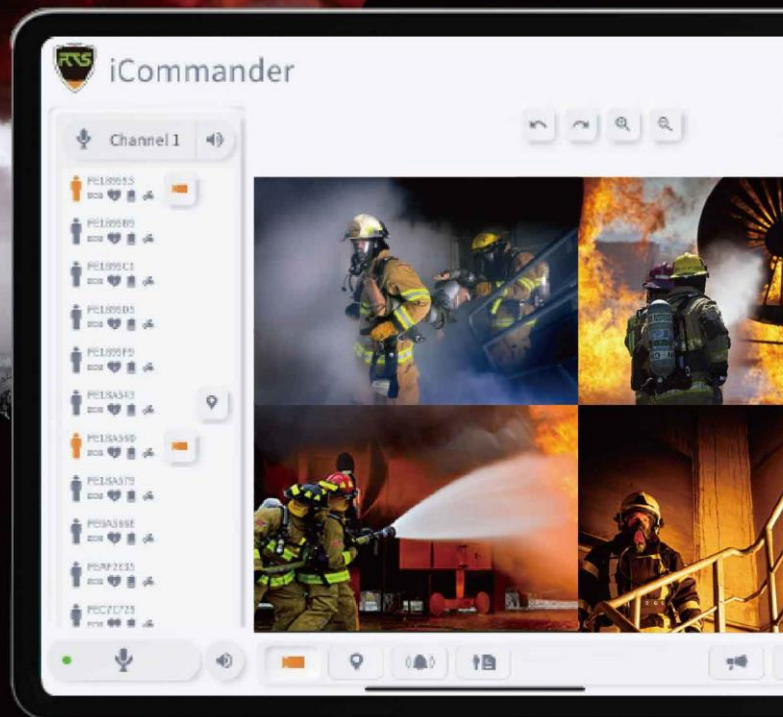

Firefighting Total Solution

Mobile Emergency Response System

RT Stream
International Co., Ltd.

iCommander Platform

F01
4G/5G/WiFi
Body Worn Camera

Real-time Streaming · Commanding · Emergency Rescue and search

100%

• **Intelligent** • **Technology** • **Rescue**

Made and Design in Taiwan, Quality and information assurance

iCommander Platform

GPS/WiFi/LBS
positioning

Mission management
Firefighter check in/out

- Lifesaving
- SOS alarm
- Task countdown
- Battery low warning

4G / 5G / WiFi Body Worn Camera

- Real-time full color night vision HD video in the dark
- Many-to-many talks
- GPS/WiFi/LBS positioning
- Lifesaving and SOS alarm
- Mission management

**RT Stream
International Co., Ltd.**