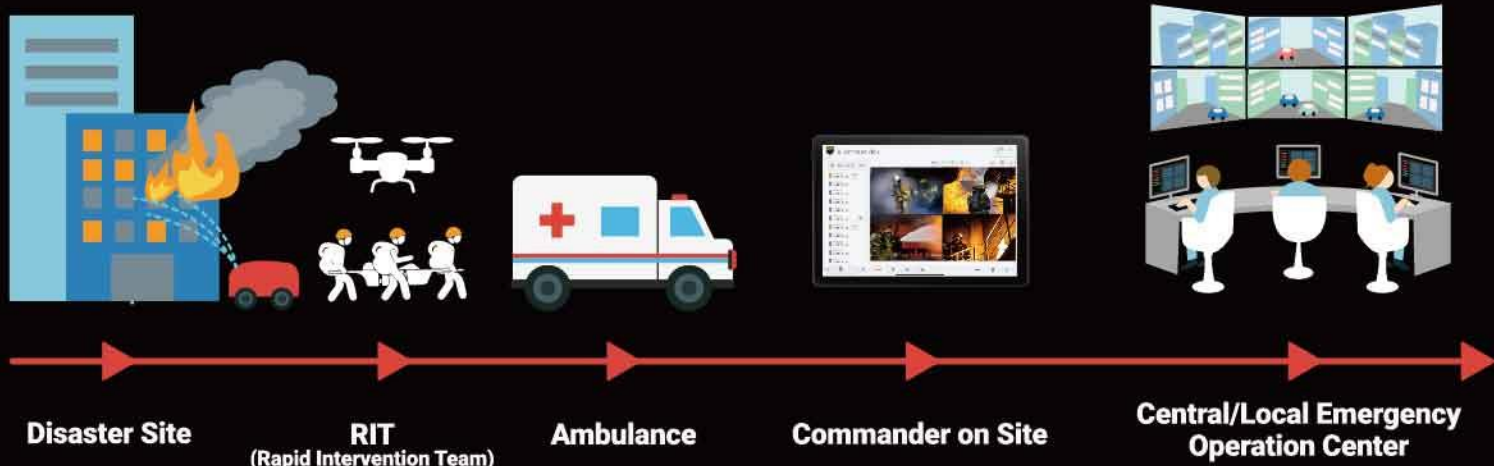

Firefighting Total Solution

Mobile Emergency Response System

RT Stream
International Co., Ltd.

iCommander Platform

F Series
5G/4G/WiFi
Body Worn Camera

Real-time Streaming · Commanding · Emergency Rescue and search

100%

• **Intelligent** • **Technology** • **Rescue**

Made and Design in Taiwan, Quality and information assurance

iCommander Platform

GPS/WiFi/LBS positioning

Mission management

- Firefighter check in/out
- Live video
- Live many-to-many talks

- Lifesaving
- SOS alarm
- Task countdown
- Battery low warning

F Series 5G / 4G / WiFi Body Worn Camera

- Real-time full color night vision HD video in the dark
- Many-to-many talks
- GPS/WiFi/LBS positioning
- Lifesaving and SOS alarm
- Mission management