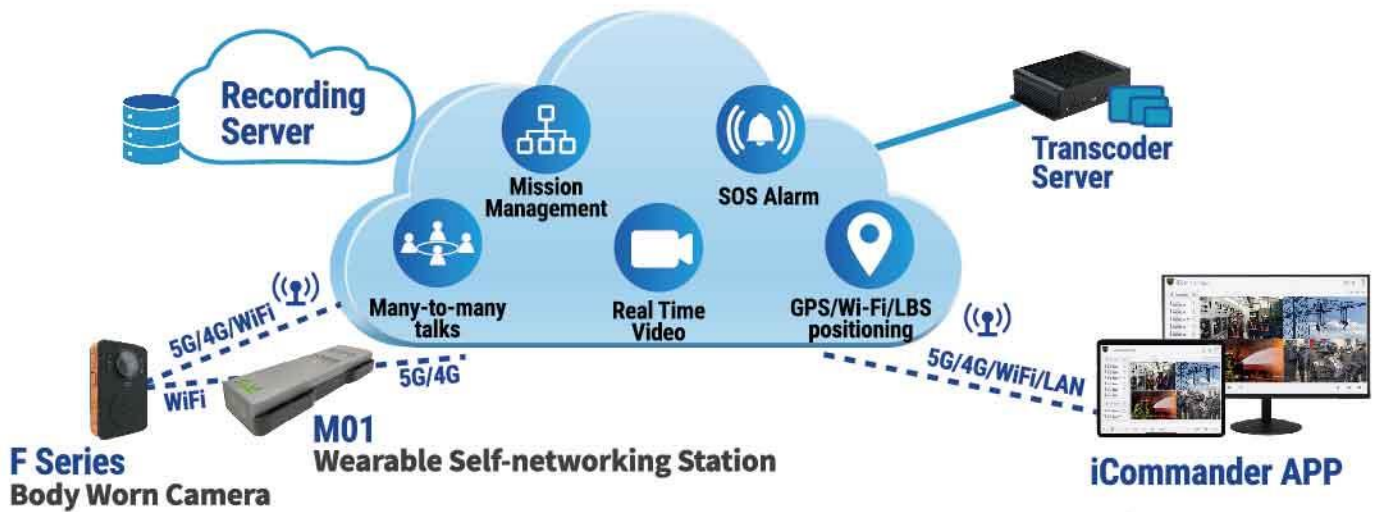

Firefighting Total Solution

Mobile Emergency Response System

RT Stream
International Co., Ltd.

iCommander Platform

F Series
5G/4G/WiFi
Body Worn Camera

Real-time Streaming · Commanding · Emergency Rescue and search

100%

• **Intelligent** • **Technology** • **Rescue**

Made and Design in Taiwan, Quality and information assurance

iCommander Platform

GPS/WiFi/LBS positioning

Mission management

- Firefighter check in/out
- Live video
- Live many-to-many talks

- Lifesaving
- SOS alarm
- Task countdown
- Battery low warning

F Series 5G / 4G / WiFi Body Worn Camera

- Real-time full color night vision HD video in the dark
- Many-to-many talks
- GPS/WiFi/LBS positioning
- Lifesaving and SOS alarm
- Mission management