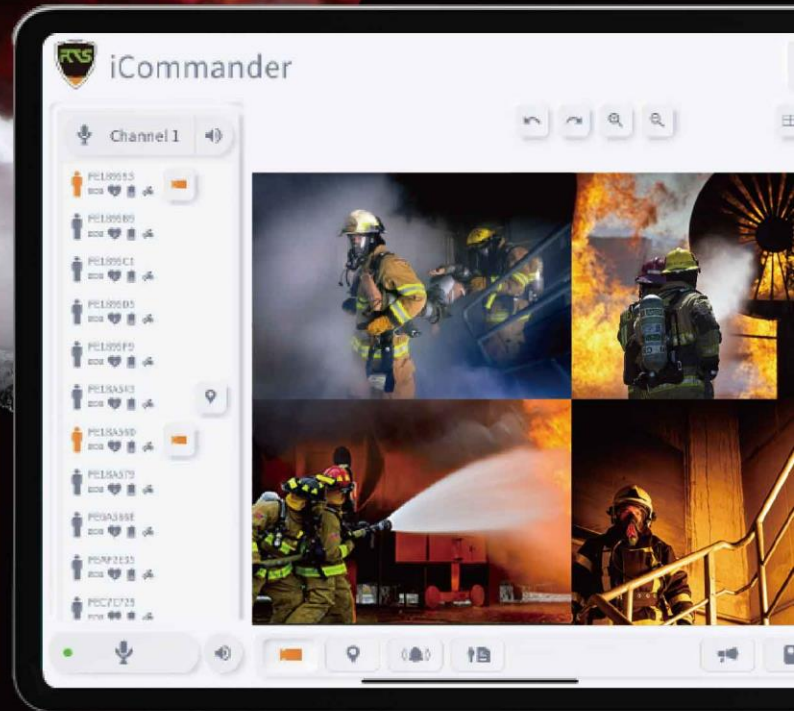

Firefighting Total Solution

Mobile Emergency Response System

RT Stream
International Co., Ltd.

iCommander Platform

F01
4G/5G/WiFi
Body Worn Camera

Real-time Streaming · Commanding · Emergency Rescue and search

[Check-in Mode]
Hand-free Audio Conference Mode

[Check-out Mode]
Push to Talk

Emergency alarm · SOS alarm ·
Task countdown · Battery low alarm
(platform alarm triggered)

iCommander Platform

**GPS /WiFi / LBS
Positioning**

**Mission Management
Firefighter check in/out**

Emergency Alarm

- SOS alarm
- Fall detection
- Task countdown
- Battery low warning

F01

4G / 5G / WiFi Body Worn Camera

- 1 Real-time full color night vision HD video
- 2 Many-to-many talks
- 3 GPS/WiFi/LBS positioning
- 4 Lifesaving and SOS alarm
- 5 Mission management