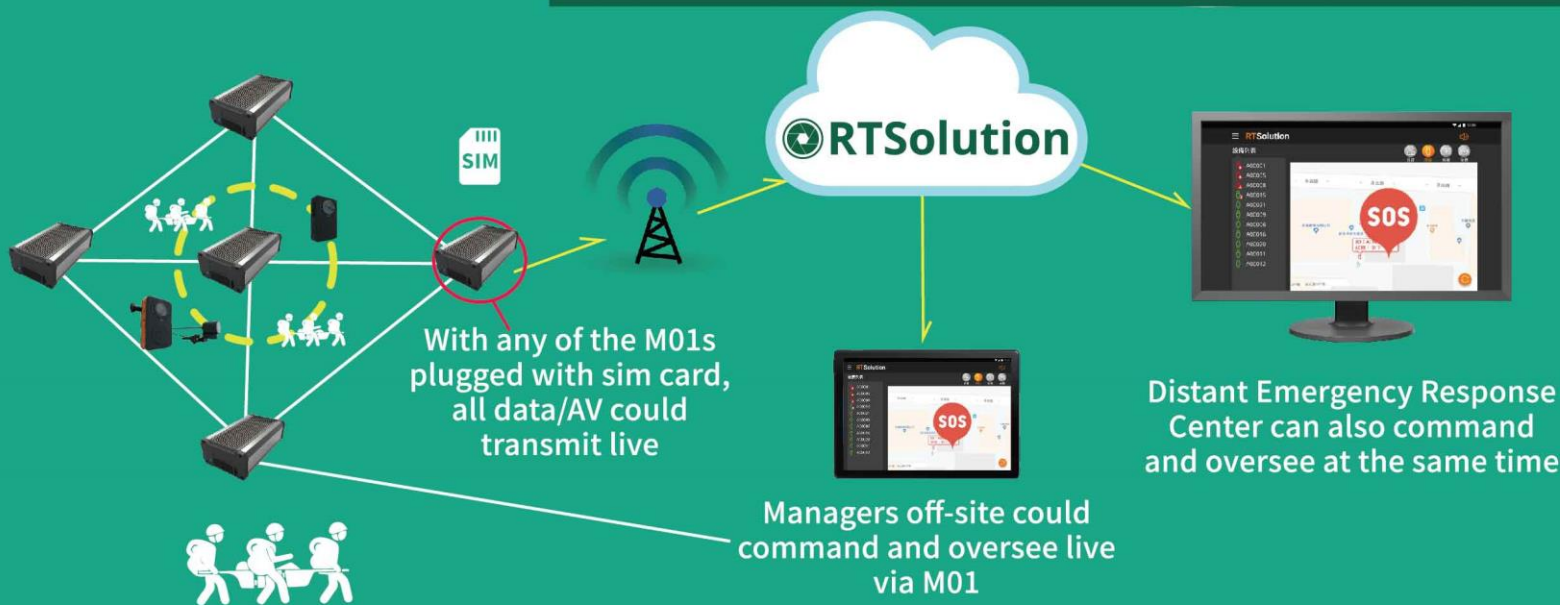

# M01-Mesh Portable Base Station

## Support Live Transmission in Distant and Poor 4G Area

Enable RTS-F01 to achieve all in one feature even if poor 4G/without 4G. Mesh network forms up a local area network that enables every device to communicate within. With one of the M01 connected to 4G, distant activities can still be achieved on live.

### Situations

Mountain Top, Basement, Sewer, etc. Where Has Poor 4G Connection

Personnel are equipped with M01s while entering the site

## Without 4G, transmission can still be realized in intranet.

Different from WiFi, Mesh creates a better network

Wi-Fi Router(Tree)

Mesh(Cellular)

- Anti-Noise
- Devices Roaming Within the Network
- Connection to Public 4G