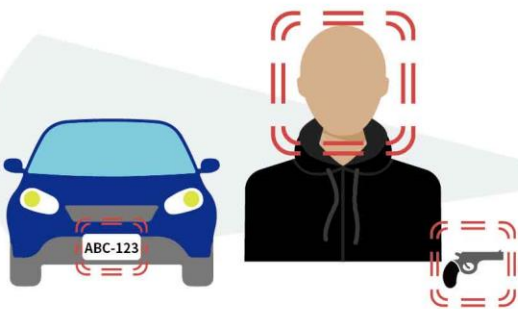

100%

Design and Made in Taiwan, Quality and information assurance

Police Total Solution

- 4G/5G/Wi-Fi Body Worn Camera integrated with AI recognition
- Mission management (Commanding · On duty · Public Security · Evidence Investigation)

iCommander Platform

- Full color night vision HD video in the dark

- GPS/WiFi/LBS positioning

- Mission management

- Many-to-many talks
- Broadcasting

- Lifesaving SOS alarm
- Task countdown
- Battery low warning

Smart anti-crime: face recognition, license plate, black list
AI recognition, emergencies event auto notification.

Emergency alarm to nearby policeman.

**RT Stream
International Co., Ltd.**

- +886-2-22807099
- www.rtstream.com
- service@rtstream.com.tw
- 2F-7, No.14, Xiwei St., Sanchong Dist.,
New Taipei City 241, Taiwan