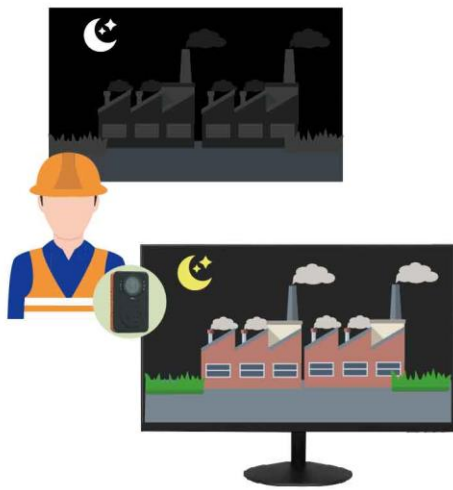

Environment Health Safety (EHS) Total Solution

RT Stream
International Co., Ltd.

Mobile Emergency Response System

F01
Body Worn Camera

4G/5G/Wi-Fi

- Full color night vision
- Real-time streaming
- Many-to-many talks

iCommander Platform

High Risk Works Management

- Instant remote operation with real-time guidance
Reduce physical contact during the pandemic period
- Improve the efficiency of patrol (factory/facility/production process)
- Protect labor's safety
- Assure the rights of both labor and management

- Intelligent
- Technology
- Patrol

Made and Design in Taiwan
Quality and information assurance

Environment Health Safety (EHS) Total Solution

- Applications: factory, labor safety, industrial safety, firefighting, guard, patrol
 - Advantages: Intelligent patrol for more management efficiency
 - Fields: traditional factory, petrochemical plant, electricity company, telecommunications company
- Labor safety/right protection and management under risky work environment

- Efficiency enhancement for all site inspection & patrol
- Protection upgrade for work's safety

- Full color night vision HD video in the dark.
- Full-time recording for clarify responsibilities.

- Instant response for emergency event.
- Accurate positioning.
- Vital alarm will be triggered when:
 - Worker is in acoma
 - SOS button is pressed