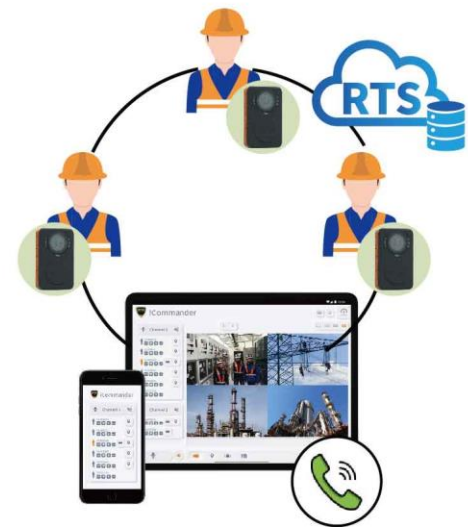

Environment Health Safety (EHS) Total Solution

RT Stream
International Co., Ltd.

Mobile Emergency Response System

F01
Body Worn Camera

4G/5G/Wi-Fi

- Full color night vision
- Real-time streaming
- Many-to-many talks

iCommander Platform

High Risk Works Management

- Instant remote operation with real-time guidance
Reduce physical contact during the pandemic period
- Improve the efficiency of patrol (factory/facility/production process)
- Protect labor's safety
- Assure the rights of both labor and management

- Intelligent
- Technology
- Patrol

Made and Design in Taiwan
Quality and information assurance

Environment Health Safety (EHS) Total Solution

- Applications: factory, labor safety, industrial safety, firefighting, guard, patrol
 - Advantages: Intelligent patrol for more management efficiency
 - Fields: traditional factory, petrochemical plant, electricity company, telecommunications company
- Labor safety/right protection and management under risky work environment

- Efficiency enhancement for all site inspection & patrol
- Protection upgrade for work's safety

- Full color night vision HD video in the dark.
- Full-time recording for clarify responsibilities.

- Instant response for emergency event.
- Accurate positioning.
- Vital alarm will be triggered when:
 - Worker is in acoma
 - SOS button is pressed